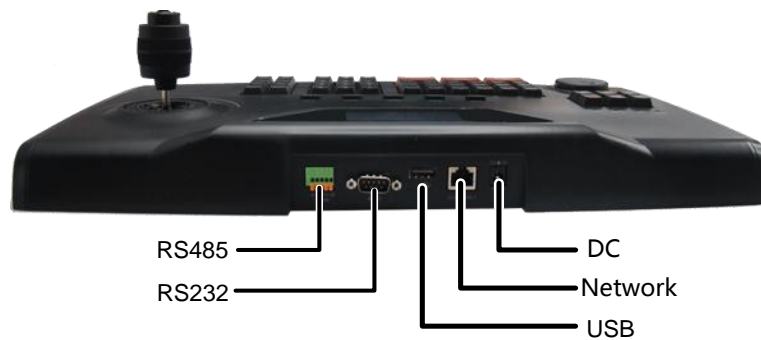

Specifications

Product model	DI-KB-1100
Joystick	four-dimensional joystick
Ethernet port	1 RJ-45 10 M / 100 M adaptive Ethernet port
USB Interface	1 USB2.0 interfaces
Serial Interface	1 RS-232, 2 RS-485
Power Supply	12V DC
Consumption	5W
Working Temperature	-10°C ~ + 55°C
Working Humidity	10% ~ 90%
Dimensions	47mm × 270mm × 440mm(1.9" × 10.6" × 17.3")
Weight	<1kg

Interface figure