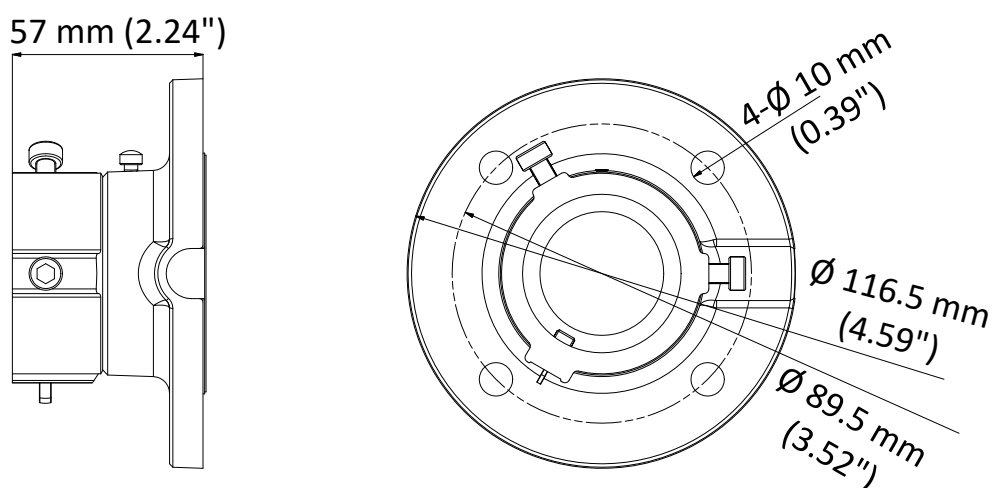

DI-1663ZJ-P

Ceiling Mount for Speed Dome

Feature

- ☒ Aluminum alloy material with surface spray treatment
- ☒ The hook for safety rope facilitates speed dome's installation
- ☒ Waterproof design

Dimension

Available Model

DS-1663ZJ-P

Parameter

Model	DI-1663ZJ-P
Parameters	Ceiling Mount for Speed Dome
Appearance	Platinum Gray
Material	Aluminum Alloy
Dimension	∅ 116.5 mm × 57 mm (4.59" × 2.24")
Weight	380 g (0.84 lb.)

Note

- ☒ The mount should be installed on the flat surface.
- ☒ The waterproof rubber is necessary for the outdoor application.
- ☒ The wall must be capable of supporting at least 3 times as much as the total weight of the speed dome and the mount.
- ☒ The mount's maximum load capacity is 10 kg (22 lb.).