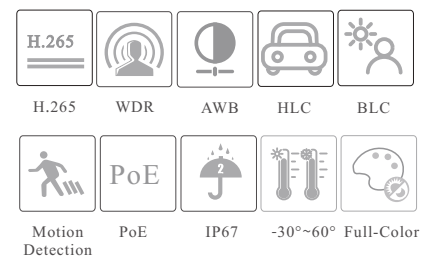

VTC-E20FC

2MP Full-Color Turret Network Camera

- 2MP (1920 × 1080) H.265 full real time coding
- Max. resolution: 1920 × 1080
- 20~ 30m white light view distance
- 24/7 full color imaging
- 3D DNR, HWDR, HLC and BLC
- ROI coding
- Built-in micro SD card slot, up to 256GB
- DC12V/PoE power supply
- IP67 ingress protection
- Support three streams
- Support mobile surveillance by smart phones with iOS and Android OS
- Intelligent Analytics