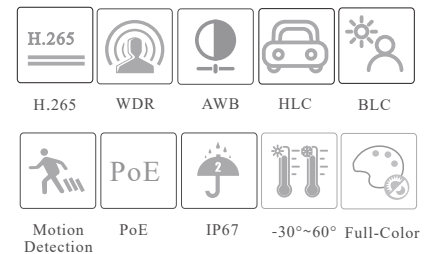

### SPECIFICATIONS

Specifications	Model	VTC-E41FC
<b>Camera</b>		
Image Sensor	1 / 3 "CMOS	
Image Size	2560 × 1440	
Electronic Shutter	1 / 1 s ~ 1 / 100000 s	
Iris Type	Fixed Iris	
Min. Illumination	0.003 lux@ F1.0, AGC ON; 0 lux with LED ON	
S/N Ratio	≥50dB	
Lens	2.8~12 mm @F1.4, motorized	
Field of View	Horizontal: 97~33°; Vertical: 52~18°; Diagonal: 115~37°	
Lens Mount	Φ14	
Wide Dynamic Range	120dB	
BLC	Yes	
HLC	Yes	
Defog	No	
Digital NR	3D DNR	
Angle Adjustment	Pan: 0°~360°; Tilt: 0°~80°; Rotation: 0°~360°	
<b>Image</b>		
Video Compression	Main stream: H.265 / H.264 Sub stream: H.265 / H.264 / MJPEG Third stream: H.265 / H.264 / MJPEG	
H.264 Compression Standard	Baseline Profile/Main Profile/High Profile	
Resolution	4MP (2560×1440), 3MP (2304×1296), 1080P (1920 × 1080), 720P (1280 × 720), D1, VGA(640 × 480), CIF, 480 × 240	
Main Stream	60Hz: 4MP/3MP/1080P/720P(1~30fps); 50Hz: 4MP/3MP/1080P/720P(1~25fps)	
Sub Stream	60Hz: 720P/D1/VGA/CIF(1~30fps); 50Hz: 720P/D1/VGA/CIF(1~25fps)	
Third Stream	60Hz: D1/CIF/480×240 (1~30fps); 50Hz: D1/CIF/480×240 (1~25fps)	
Bit Rate	128 Kbps ~ 8 Mbps	
Bit Rate Type	VBR / CBR	
Audio Compression	G711A / U	
Image Settings	ROI, Saturation, Brightness, Hue, Contrast, Wide Dynamic, Sharpness, Image Flip, Image Mirror, NR, etc. adjustable through client software or web browser	
ROI	Each ROI to be configured separately	
<b>Interfaces</b>		
Network	RJ 45	
Video Output	NO	
Audio	1CH audio input; 1CH built-in MIC	
Storage	Built-in micro SD card slot, up to 256GB	
Reset	Yes	
<b>Functions</b>		
Remote Monitoring	Web Browser/ NVMS2.0/NVR/mobile APP	
Web Browser	IE11(plug-in required)/Chrome 89.0+/Edge 89.0+/Firefox 87.0+/Safari 14.0+	
Online Connection	Support simultaneous monitoring for up to 3 users; Support multi-stream real time transmission	
Network Protocol	UDP, IPv4, IPv6, DHCP, NTP, RTSP, RTP, RTCP, SNMP, PPPoE, DDNS, 802.1x, SMTP, FTP, UPnP, HTTPS, HTTP, QoS	
Interface Protocol	ONVIF	
Storage	Network remote storage; micro SD card storage	
Intelligent Analytics	Video exception detection, intrusion detection, line crossing detection and abandoned / missing object detection	
Smart Alarm	Motion detection, SD card error, SD card full	
General function	Watermark, video mask, heartbeat, corridor pattern	
Security	Video encryption, firmware encryption, HTTPS encryption, configuration encryption, illegal login lock, IP address filtering, 802.1x authentication, basic and digest authentication for HTTP/HTTPS	
PoE	Yes (IEEE802.3af)	
Supplement light Range	IR range: 30 ~ 40 m; White light range: 30 ~ 40 m	
Ingress Protection	IP 67	