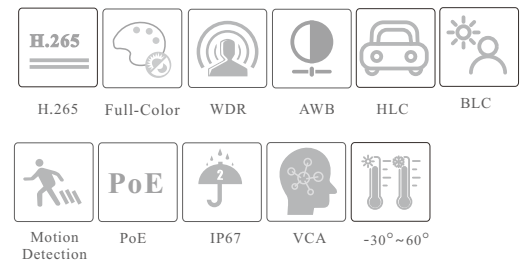

VTC-B40FC

4MP Full-Color Bullet Network Camera

- H.265+ / H.265 / H.264 +/H.264 / MJPEG coding
- Max. resolution: 2688 × 1520
- 20~ 30m white light view distance
- 24/7 full color imaging
- 3D DNR, WDR, HLC, BLC, and ROI coding
- Support electronic image stabilization
- Support image distortion correction
- Support 1CH audio input; 1 CH built-in MIC
- Built-in micro SD card slot; up to 512GB
- DC12V/PoE power supply
- IP 67 ingress protection
- Support three streams
- Support remote monitoring by smart phones & tablet PCs with iOS and Android OS
- Multiple smart events can be enabled at the same time
- Support P2P function
- Support dual-system backup