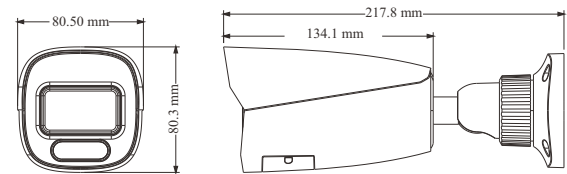

Interface Protocol	ONVIF
API & SDK	Yes
Storage	Network remote storage; micro SD card storage
Smart Alarm	Motion detection, SMD, SD card error, SD card full, IP address conflict, Network disconnection
General Function	Watermark, video mask, heartbeat, image distortion correction, corridor pattern, ANR, cloud upgrade, disarming
Security	Video encryption, firmware encryption, HTTPS encryption, configuration encryption, illegal login lock, IP address filtering, 802.1x authentication, basic and token authentication for HTTP/RTSP
PoE	Yes, IEEE802.3af
White Light Range	20~30 m
Ingress Protection	IP 67
Others	
Power Supply	DC12V/PoE
Power Consumption	< 6.5W
Storage Conditions	- 30 °C ~ 65 °C (-22°F~149°F), Humidity: less than 95 % (non-condensing)
Operating Conditions	- 30 °C ~ 60 °C (-22°F~140°F), Humidity: less than 95 % (non-condensing)
Dimensions (mm)	217.8 × 80.5 × 80.3
Weight (net)	Approx. 0.64KG
Installation	Ceiling mounting; Wall mounting
Certificate	CE, FCC
Environmental Protection	Directive EU RoHS, WEEE(2012/19/EU), directive 94/62/EC and REACH(EC1907/2006)

DIMENSIONS